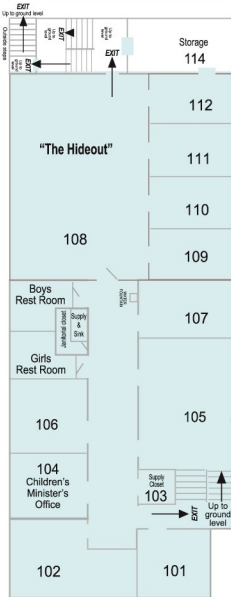

## Children's Ministry LOWER LEVEL

Across Bason Road: →  
 >Extra Parking  
 >House at corner of Wilkins St. hosts various Classes and Ministries

EXITS are marked for your knowledge and safety in case of an emergency.

THE LAMB'S CHAPEL CHURCH MAP

2013