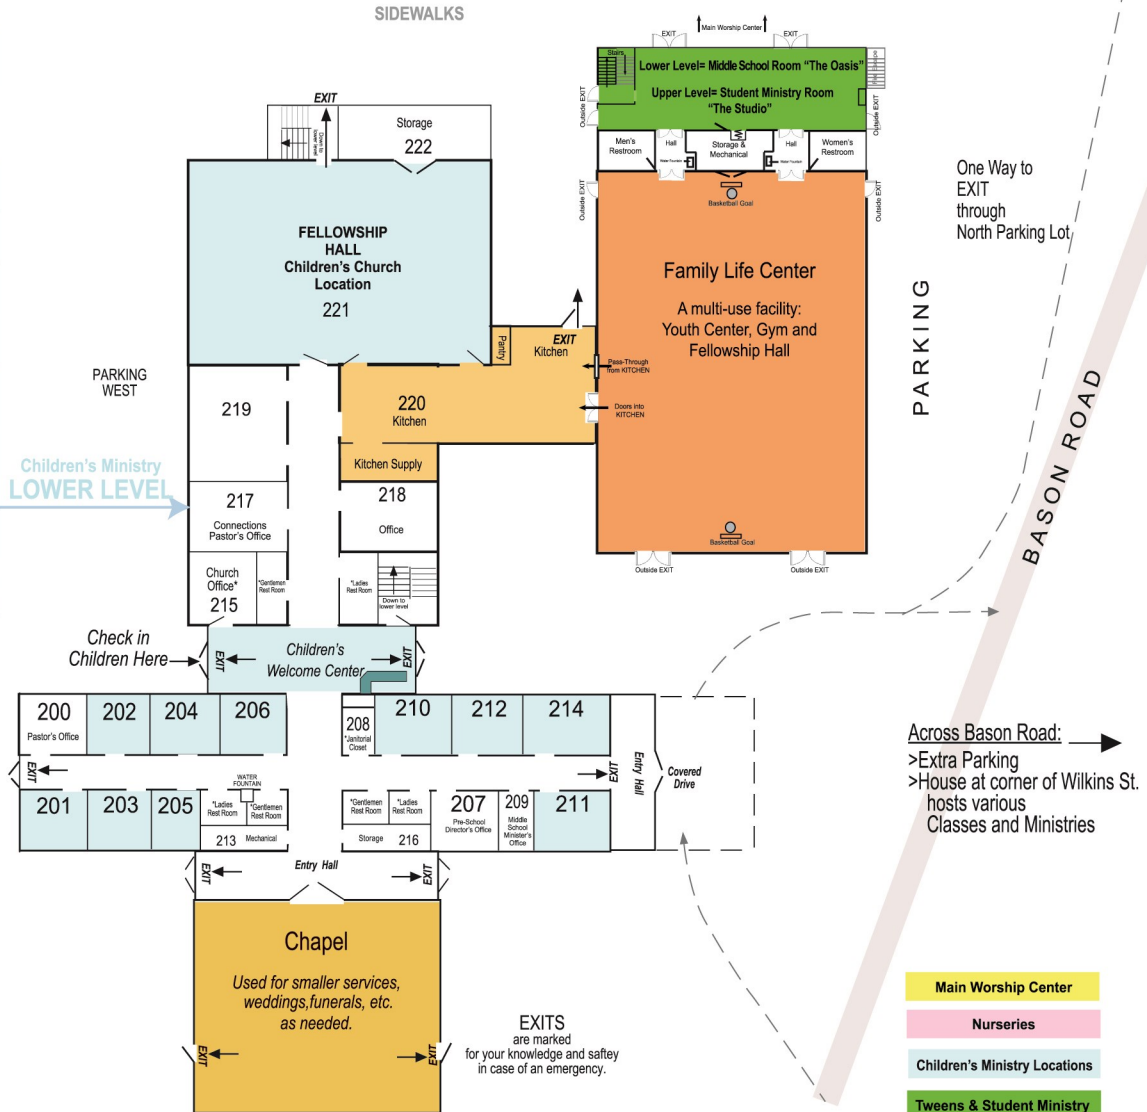

# The Lamb's Chapel Map

PARKING NORTH

## Children's Ministry LOWER LEVEL

Across Bason Road: →  
 >Extra Parking  
 >House at corner of Wilkins St. hosts various Classes and Ministries

EXITS are marked for your knowledge and safety in case of an emergency.

- Main Worship Center
- Nurseries
- Children's Ministry Locations
- Twens & Student Ministry
- Classroom Bldg.
- Kitchen
- Family Life Center/Gym Wed. Night Meal
- Chapel

415 Roxboro Street  
 Haw River NC 27258  
 336-578-0291  
 www.thelambschapel.org

THE LAMB'S CHAPEL CHURCH MAP

2013