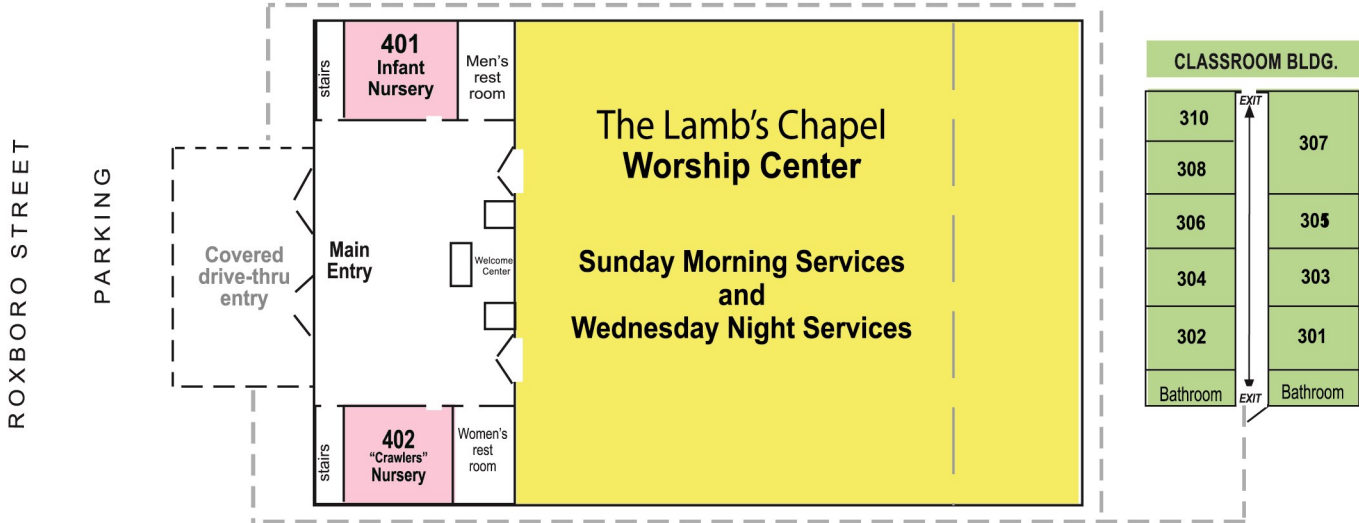

## Children's Ministry LOWER LEVEL

Across Bason Road: →  
 >Extra Parking  
 >House at corner of Wilkins St. hosts various Classes and Ministries

EXITS are marked for your knowledge and safety in case of an emergency.

THE LAMB'S CHAPEL CHURCH MAP

2013