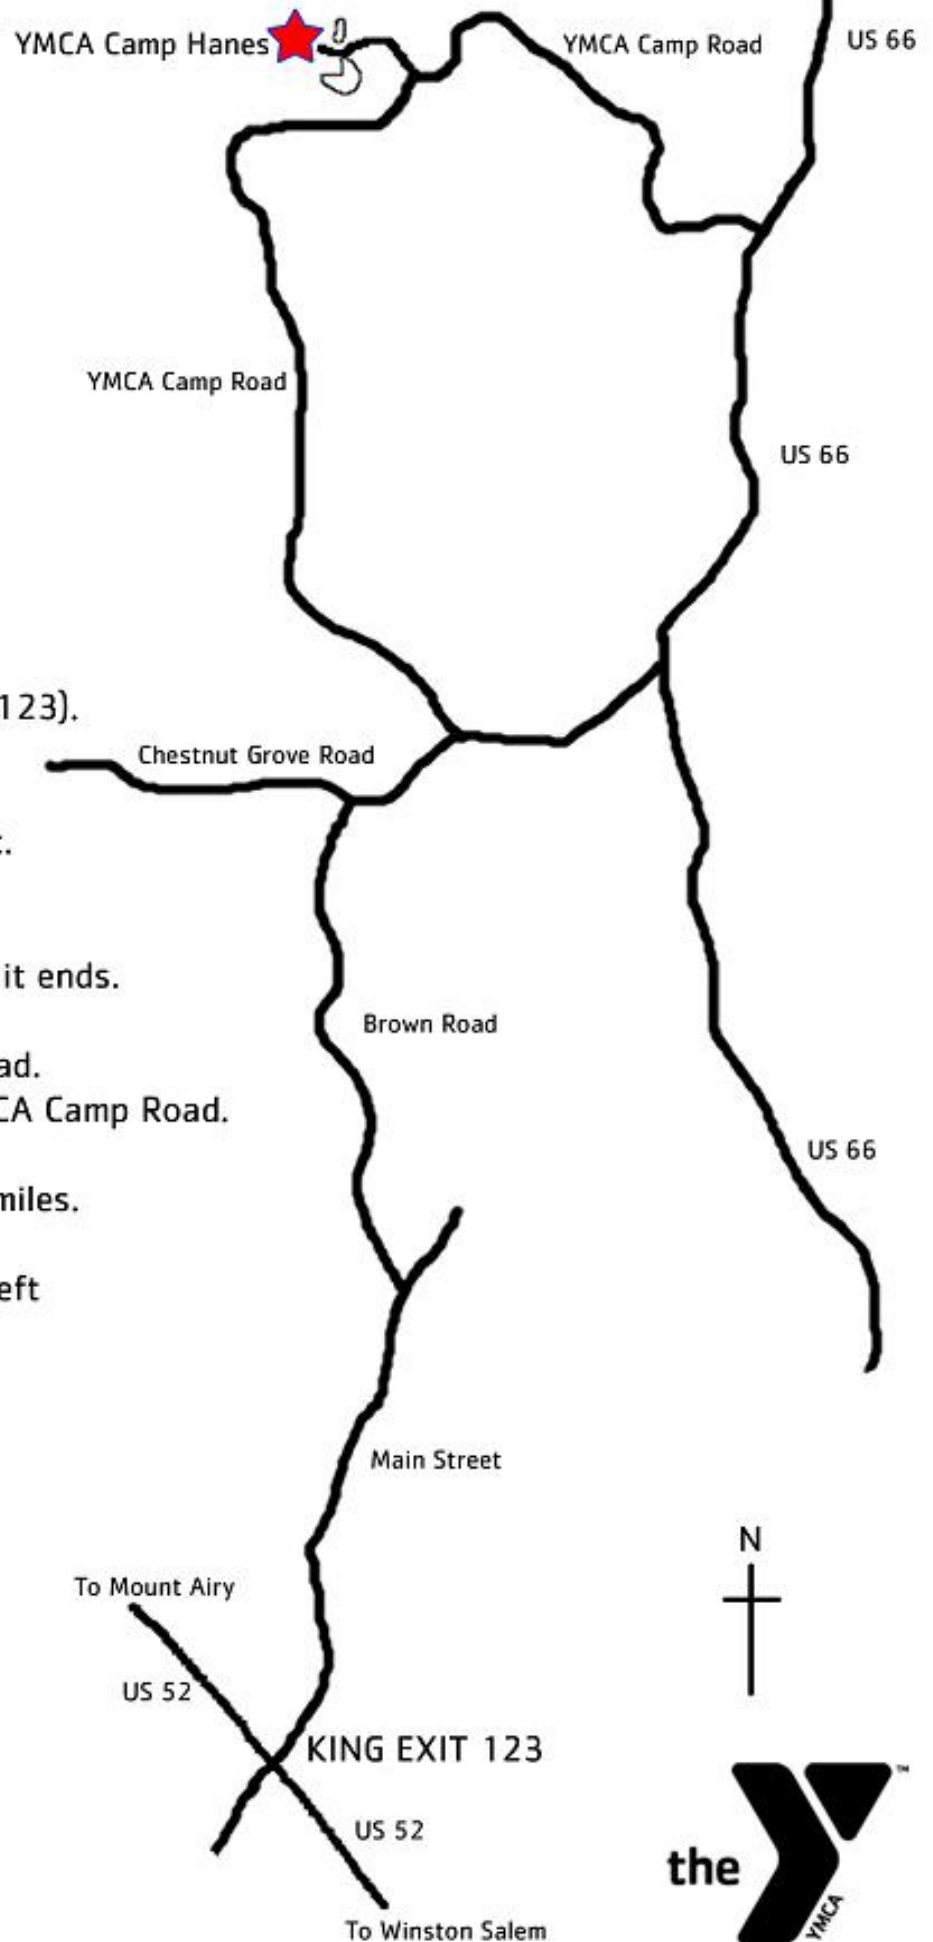

YMCA Camp Hanes Road Map

Take US 52 North out of Winston-Salem, North Carolina to the King/Tobacoville Exit (Exit 123).

At the top of the ramp, take a right toward King onto Main Street.

Go 2.1 miles and turn left onto Brown Road and go 2.2 miles until it ends.

Turn right onto Chestnut Grove Road. Go 0.6 miles and turn left onto YMCA Camp Road.

Stay on YMCA Camp Road for 3.6 miles.

Camp Hanes Road will be on your left just past the Camp Hanes sign. Turn left onto Camp Hanes Road and follow it into camp.